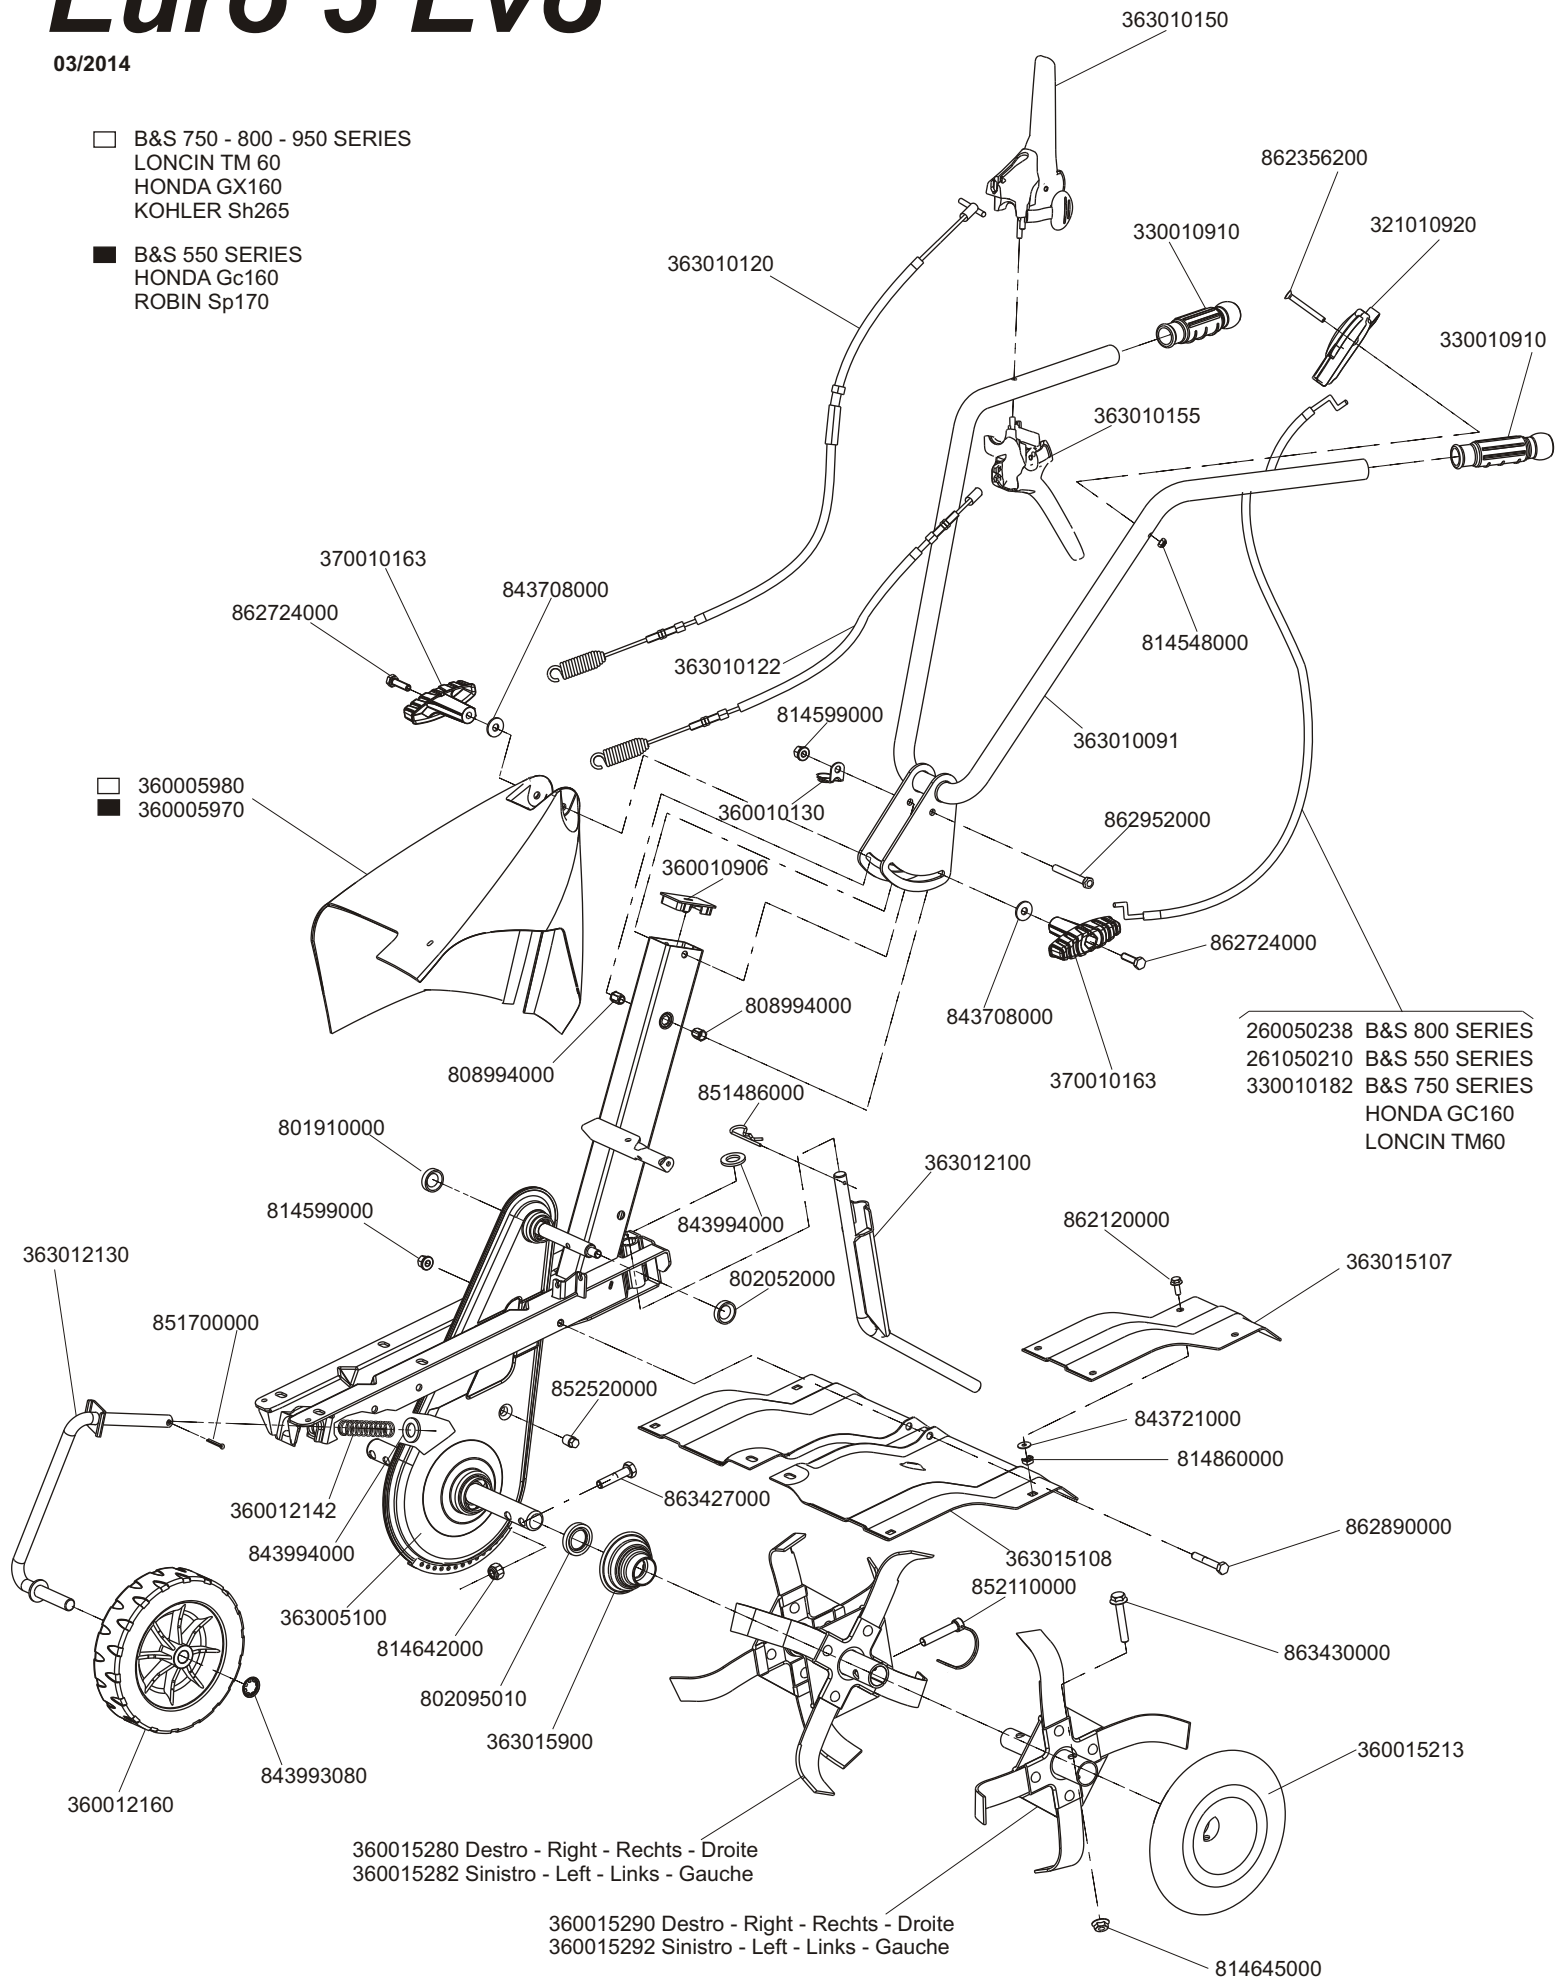

Euro 5 Evo

03/2014

□ B&S 750 - 800 - 950 SERIES
LONCIN TM 60
HONDA GX160
KOHLER Sh265

■ B&S 550 SERIES
HONDA Gc160
ROBIN Sp170

□ 360005980
■ 360005970

Euro 5 Evo

□ B&S 550 - 800 - 950 SERIES
HONDA Gc160 - Gx160

03/2014

■ B&S 750 SERIES
LONCIN TM 60
KOHLER Sh265